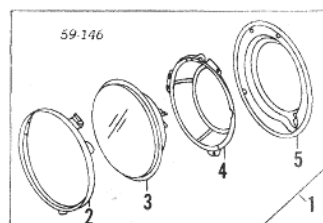

Head Lamp from 12 1988

1 Head Lamp Assembly	R/L	35100-70A00
#includes R&J Grille, R&R Both Sides .9		
2 Ring, Retain¶	R/L	35131-61530
3 Sealed Beam¶	R/L	35121-70A00
4 Ring, Mounting¶	R/L	35132-61530
5 Housing¶	R/L	35141-80000
#R&R Complete, Includes R&J Grille, R&R Both Sides 1.0		
Spring	R/L	35154-80000
Screw, Adjust¶	R/L	35151-61530
¶included with Head Lamp Assembly		