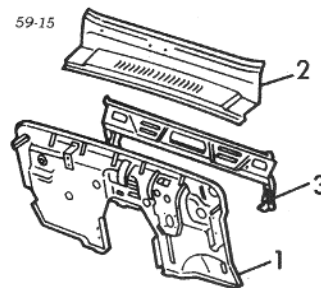

Cowl & Dash

Hard Top

1 Panel, Dash

(Cowl & Dash – Hard Top – Continuation)

1986-1988	
Standard Package	
To VIN J4235000	61100-83311
From VIN J4235001	61100-83331
Special Edition Package	61100-83331
1989	61100-83331
2 Panel, Upper Cowl	59300-80144
3 Panel, Lower Cowl	59600-83131