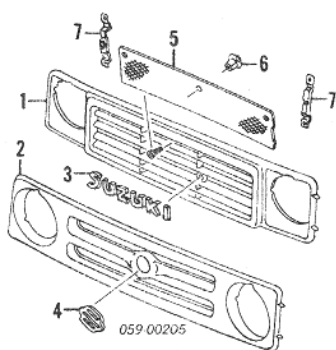

(P) Paint to Match

#Includes R&R Park & Signal Lamps

2 End, Face Bar

Right	71741-83302
Left	71742-83302

3 Bracket, Mounting

Right	57461-80001
Left	57471-80001

#w/ bumper removed, Not Included in O/H

Grille