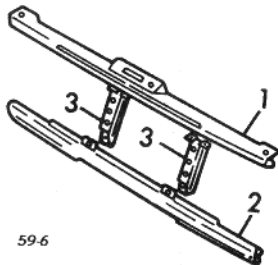

Cooling

- 1 Tie Bar, Upper
- To VIN J4235000 58100-83004
- From AN J4235001 58100-70A02
- 2 Tie Bar, Lower 58200-83002
- 3 Brace, Vertical
- To VIN J4235000 R/L 72411-83001
- From VIN J4235001 R/L 72411-82C00
- #Grille Removed, R&R Both .5