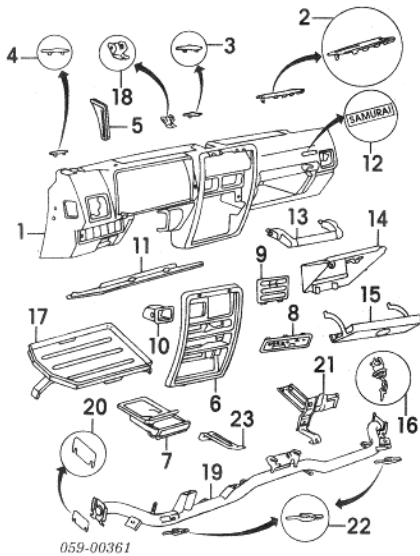

1989-1995 (1988 from VIN 4235001)

1 Panel, Instrument		
Black		73111-70A12-5ES
Brown		73111-70A12-5CW
Cover, Panel		
2 Right		
Black		73821-70A11 - 5ES
Brown		73821-70A11 - 5CW
3 Center		
Black		73812-70A01-5ES
Brown		73812-70A01-5CW
4 Left		
Black		73811-70A00-5ES
Brown		73811-70A00-5CW
5 Filter, Panel		73823-70A10-5PK
6 Panel, Console		73841-70A01-5PK
7 Ashtray		89810-70A13-5PK
8 Panel, Heater Control		73850-70A10-5PK
9 Cover, Console Opening		73842-70A01-5PK
10 Box, Console Panel		73844-70A00
11 Cover, Panel Lower		
Black		73813-83010-5ES
Brown		73813-83010-5ES
12 Emblem		
"Samurai"		77811-83060
13 Handle, Assist		
Black		84410-70A00-5ES
Brown		84410-70A00-5CW

14 Compartment, Glove		
Black		73451-70A10-5ES
Brown		73451-70A10-5CW
15 Door, Glove Box		
Black		73411-70A00-5ES
Brown		73411-70A00-799
16 Lock, Glove Box	1988-1992	73900-80832
	1993-1995	73900-80883-5PK
17 Tray, Package		75611-70A10
18 Bracket, Panel		73815-70A00
19 Crossmember, Panel		72310-70A20
20 Plate, Holder		72321-80002
21 Bracket, Hood Cable		
	1988-1989	73810-83001
	1990-1991	73810-70A01
	1992-1995	73810-83031
22 Bracket, Panel Otr	R/L	72322-83000
23 Bracket, Panel Center		73825-70A00