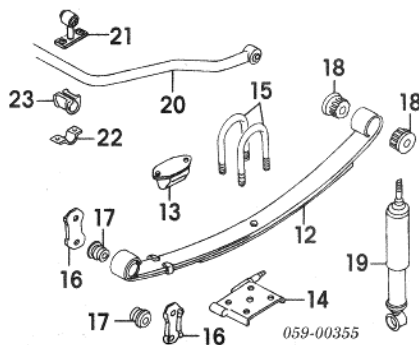

Underhood Dimensions

Frame

1 Frame Assembly		
1986-1987		57000-83300
1988		
To ViN J4235000		57000-83300
From VIN J42M1		57000-70A71
1989		57000-70A71
1990-1995		57000-70A82
2 Crossmember, Front¶		57211-80000
¶Included w/ Frame Assembly		
#w/ Necessary Bolted Parts Removed		
3 Cross Member, Front Floor		71441-83002
4 Shield, Engine Splash		71411-83002
5 Shield, Heat		75411-83001
6 Bracket, License Holder	R/L	57280-80020
7 Holder, License Plate		57151-73003
#R&R Complete		
8 XMbr, Trailer Hitch		93631-80002
9 Bracket, Hitch Crossmember	R/L	93633-80002
#R&R Complete		

(Wheel – Continuation)

4 Cap, Center	1988-1990	43252-70A10
5 Cap Center		43252-80000
6 Holder, Center Cap		
Front		43261-70A60
Rear		43271-80000
7 Bolt, Center Cap		09100-08253

Front Suspension
2WD

1 Hub Assembly	R/L	43400-80812
2 Bearing, Hub		
Outer	R/L	09265-41001
Inner	R/L	09265-41001
3 Seal, Bearing	R/L	09283-50002
<i>¶Included w/ Hub Assembly</i>		
#R&R One Side Complete, Both Sides 2.0		
4 Caliper, Brake	R/L	55100-70A20
<i>¶Order by Application</i>		
5 Carrier, Caliper	R/L	55160-70A10
#R&R One Side Complete, w/ Rotor Removed .2, R&R Both Sides .8		
6 Holder, Caliper	R/L	55311-80000
7 Shield, Splash	R/L	55221-80000
#R&R Complete, w/ Hub Removed		
8 Rotor, Brake	R/L	55211-80000
#R&R Both Sides 1.0		
9 Spindle	R/L	43440-80005
#Includes R&R Hub Assembly, Rotor & Splash Shield, R&R Both Sides 2.8		
10 Knuckle		
R		45111-80001
L		45151-80001
#Includes R&R Hub Assembly, Rotor, Splash Shield & Spindle, R&R Both Sides 7.8		
11 Pin, King (2/Side)	R/L	45610-63002
#Included in R&R Knuckle		