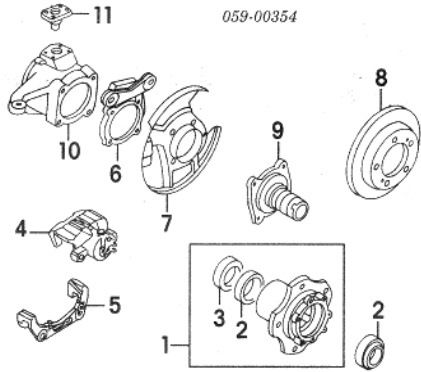

(Wheel – Continuation)

4 Cap, Center	1988-1990	43252-70A10
5 Cap Center		43252-80000
6 Holder, Center Cap		
Front		43261-70A60
Rear		43271-80000
7 Bolt, Center Cap		09100-08253

Front Suspension
2WD

1 Hub Assembly	R/L	43400-80812
2 Bearing, Hub		
Outer	R/L	09265-41001
Inner	R/L	09265-41001
3 Seal, Bearing	R/L	09283-50002
<i>¶Included w/ Hub Assembly</i>		
#R&R One Side Complete, Both Sides 2.0		
4 Caliper, Brake	R/L	55100-70A20
<i>¶Order by Application</i>		
5 Carrier, Caliper	R/L	55160-70A10
#R&R One Side Complete, w/ Rotor Removed .2, R&R Both Sides .8		
6 Holder, Caliper	R/L	55311-80000
7 Shield, Splash	R/L	55221-80000
#R&R Complete, w/ Hub Removed		
8 Rotor, Brake	R/L	55211-80000
#R&R Both Sides 1.0		
9 Spindle	R/L	43440-80005
#Includes R&R Hub Assembly, Rotor & Splash Shield, R&R Both Sides 2.8		
10 Knuckle		
R		45111-80001
L		45151-80001
#Includes R&R Hub Assembly, Rotor, Splash Shield & Spindle, R&R Both Sides 7.8		
11 Pin, King (2/Side)	R/L	45610-63002
#Included in R&R Knuckle		