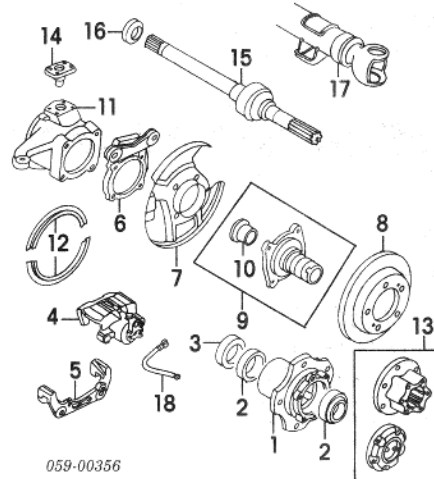

4WD

1 Hub	R/L	43400-80812
2 Bearing, Hub(2/side)	R/L	09265-41001
3 Seal, Bearing	R/L	09283-50002
#R&R One Side Complete, Both Sides 2.4		
4 Caliper, Brake		
To VINJ4235000	R/L	55100-B3300
From VIN J4235001	R/L	55100-70A20
5 Carrier, Caliper	R/L	55160-70A10
#R&R One Side Complete, w/ Rofor Removed .2, R&R Both Sides .8		
6 Carrier, Caliper	R/L	55311-80000
7 Shield, Splash	R/L	55221-80000
#R&R Complete, w/ Hub Assembly Removed		
8 Rotor, Brake	R/L	55211-80000
#R&R Both Sides 1.0		
9 Spindle, Assembly	R/L	43440-80005
#R&R One Side Complete, Includes R&R Hub Assembly, Rotor & Splash Shield, #R&R Both Sides 2.8		
10 Bushing, Spindle	R/L	43445-60A11
<i>¶Included w/ Spindle Assembly</i>		
11 Knuckle		
R		45111-80001
L		45151-80001