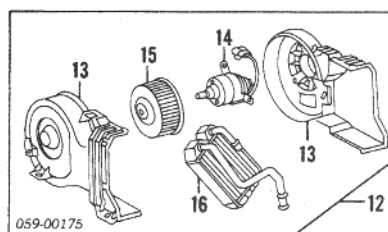

12 Heater Assembly	To VIN J4235000	74100-83000
	From VIN J4235001	74100-70A22
13 Case, Heater (a)	R	74111-83024
	L	74112-83022
	<i>#R&R Complete</i>	
14 Motor (a)		74140-83000
15 Fan (a)		74141-84300
	<i>#R&R Complete</i>	
16 Com, Heater (a)		74130-83000
	<i>(a) Included w/ Heater Assembly</i>