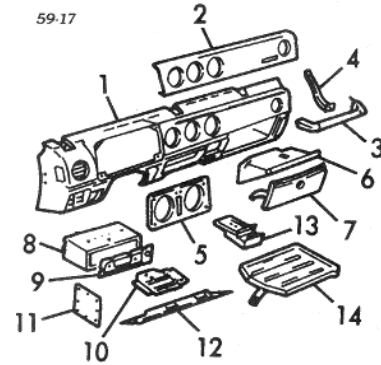

Instrument Panel

1986-1987 (1988 to VIN J4235000)

1 Panel, Instrument	73111-83450-55Y
2 Pad, Instrument Panel	
JA Model	73510433010-55Y
JX Model	73510-83030-55Y
Emblem, Pad	
Stantard	77811-83060
Special Edition Package	77811-83050
3 Handle, Assist	84410-83000-55Y
4 Brace, Handle	84431-83000
5 Panel Cluster	
JA Model	73311-83000-55Y
JX Model	73311-83010-55Y
6 Compartment, Glove	73451-83000
7 Door, Compartment	73411-83000-55Y
Lock, Glove Compartment	73900-80832
8 Box, Console	73841-83000-55Y
9 Cover, Console	73843-83000-55Y
10 Bracket, Console	73823-83000
	<i>#R&R Complete</i>
11 Cover, Speaker	76411-80000
12 Cover, Instrument Lower	73813-83010-55Y
13 Ashtray	89810-83000-55Y
14 Tray, Package	75611-70A10
Crossmember, Panel	72310-83022
Radio Assembly	39100-75A00
Speaker, Radio¶ (a)	39102-70A00

(a) Order by Application
¶Included w/ Radio Assembly