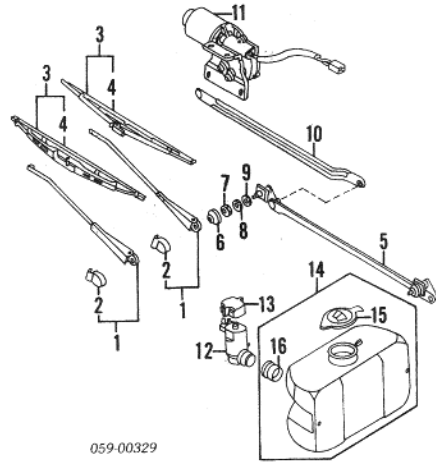

Wiper System