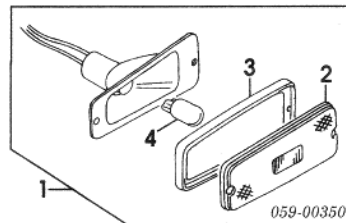

Side Marker Lamp

#Included in R&R Fender

1 Lamp Assy, Side Marker	R	36510-80000
	L	36520-80000

Included In R&R Fender

2 Lens¶	R/L	36513-80000