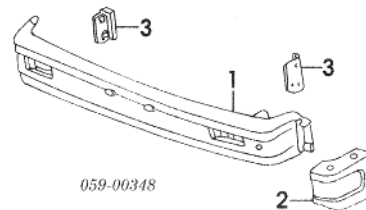

Front Bumper

Note: All the parts in this section are included in overhaul unless noted otherwise

1 Face Bar

Standard Package	
1986-1994 (P)	71710-82C01
1995 Painted (P)	71710-82C01
Chrome	71710-83091

Special Edition Package	
Blue	71710-82C01
Grey	71710-82C01
Chrome	71710-83091

(P) Paint to Match

#Includes R&R Park & Signal Lamps

2 End, Face Bar

Right	71741-83302
Left	71742-83302

3 Bracket, Mounting

Right	57461-80001
Left	57471-80001

#w/ bumper removed, Not Included in O/H