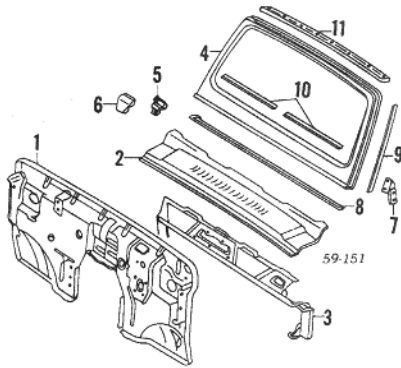

(Cowl & Dash – Hard Top – Continuation)

1986-1988	
Standard Package	
To VIN J4235000	61100-83311
From VIN J4235001	61100-83331
Special Edition Package	61100-83331
1989	61100-83331
2 Panel, Upper Cowl	59300-80144
3 Panel, Lower Cowl	59600-83131

Convertible

1 Panel Dash

1986-1988	
Standard package	
To VIN J4235000	61100-83311
From VIN J4235001	611 00-83331
Special Edition Package	
1986-1987	61100-83331
1989	61100-83331
1990-1995	61100-51C40
2 Panel, Upper Cowl	59300-83003
3 Panel, Lower Cowl	59600-83011
4 Frame, Windshield	59101-83012
<i>#Includes R&R Glass & Hardware</i>	
Antena	39250-78300
5 Bracket, Frame	R/L 72421-83000
6 Moulding, Bracket	R/L 72422-83001
7 Brace, Frame Stop	R 72431-83000
	L 72432-83000
8 Weatherstrip, Frame	72413-83000
#w/ Frame Removed	
9 Seal, Side Frame	R/L 84644-80001
10 Seal, Front Frame	R/L 72416-83000
11 Garnish, Frame	
Upper	72418-80003
<i>#Included in R&R Windshield Frame</i>	
Side	R 84648-80011
	L 84649-80011
Pad, Glass Upper	72419-83010