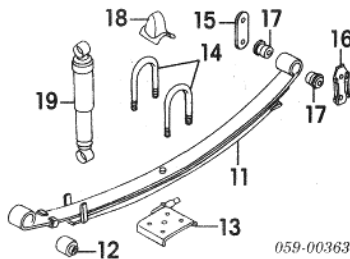

(Rear Suspension – Continuation)

3 Cover, Dust			
To VIN J4235000	R/L	43521-83003	
From VIN J4235001	R/L	43521-83003	
4 Shaft, Axle	R	44211-70A00	
	L	44221-70A00	
5 Bearin, Axle	R/L	09269-35009	
	<i>¶Order by Application</i>		
6 Ring, Bearing	R/L	43485-73000	
7 Seal, Oil R/L		09283-48007	
8 Cover, Seal	R/L	43588-73000	
	<i>#R&R One Side Complete, Both Sides 3.5</i>		
9 Hose, Brake		51560-83031	
10 Housing, Axle			
To VIN J4235000		46510-83304	
From VIN J4235001		46510-70A00	
	<i>#Includes Transferring Components</i>		

11 Spring, Leaf			
2WD	R/L	41310-70A60	
4WD			
To VIN J4235000	R/L	41310-83303	
From VIN J4235001	R/L	41310-70A30	
	<i>#w/ Axle Housing Removed .4</i>		
12 Bushing, Spring	R/L	09319-12023	
	<i>#Included in R&R Spring</i>		
13 Seat, Spring	R	41240-83001	
	L	41440-83000	
	<i>#R&R Both Sides 1.2 Included in R&R Spring</i>		
14 U-Bolt, Spring	R/L	41411-83000	
15 Plate, Inner Shackle	R/L	41461-83300	
16 Plate, Outer Shackle	R/L	41462-77300	
17 Bushing, Shackle (4/Side)	R/L	09305-13002	
	<i>#Included in R&R Spring</i>		
18 Bumper, Spring	R/L	42150-83000	
19 Absorber, Shock			
To VIN J4235000	R/L	41700-88330	
From VIN J4235001	R/L	41700-70A00	
	<i>#R&R Both Sides .8, w/ Leaf Spring Removed .2</i>