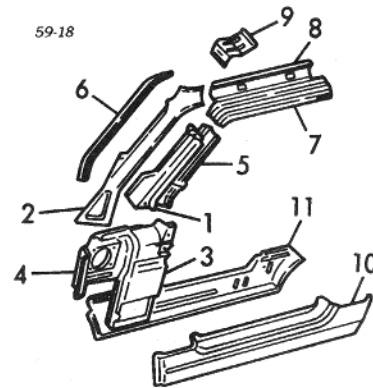

Rocker Pillars/Floor

Rocker/Pillars Hard Top

1 Pillar, Upper Outer	R	64100-64100
	L	64500-80811
		<i>#w/ Windshield Removed</i>
2 Pillar, Upper Inner		
Right		63121-73A00
Left	1986	63521-80400
	1987-1989	63521-80110
3 Pillar, Lower Outer	R	64110-80181
	L	64510-57C10
4 Pillar, Lower Inner		
To VIN J4235000	R	63110-80000
	L	63510-70A01
From VIN J4235001	R	63110-70A01
	L	63510-70A01
5 Frame, Windshield	R	64131-80100
	L	64531-80100
6 Reinforcement, Frame	R	64133-83001
	L	64533-83001
Rail, Roof		
7 Outer	R	64132-80100
	L	64532-80100
8 Inner	R	63131-80150
	L	63531-80150
		<i>#w/ Outer Roof Rail Removed</i>