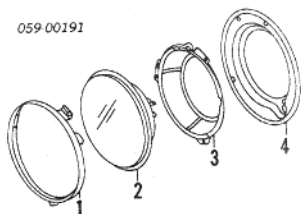

Front Lamps

Head Lamp to 12 1988

1 Ring, Retaining	R/L	35131-61530
2 Sealed Beam	R/L	35121-80000
3 Ring, Mounting	R/L	35132-61530
4 Housing	R/L	35141-80000
#R&R Complete, Includes R&I Grille, R&R Both Sides 1.0		
Spring	R/L	35154-80000
Screw, Adjust	R/L	35151-61530