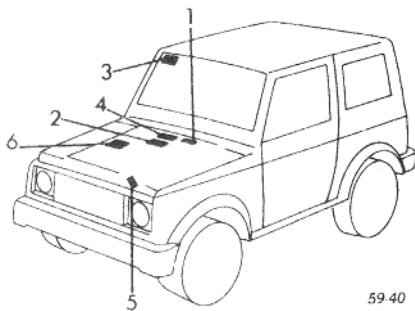

Paint Code Location

Paint code located on left kick panel.

Clear Code Location

All metallic colours & Code 37V Apple Red are clear coat.

Information Labels

59 40

1 Spark Plug	1987-1988	11952-75111
2 Cleaner/Oil		11962-83030
	Info	11 962-80C42
3 Fuel Consumption		
	1986	11956-83301
	1987	11956-83352
4 Coolant Caution		
	1986-1989	17999-80001
	1990-1995	17999-80001
5 Cooling Fan Caution		11958-80021
6 Emission Control		
	1986-1987	11955-83300
	1988	11955-83351
	1989	11955-83381
	1990	
	<i>w/California Emissions</i>	11955-80C30
	<i>w/o California Emissions</i>	11955-80C20
	1991	
	<i>w/California Emissions</i>	11955-80C71
	<i>w/o California Emissions</i>	11955-80CB1
	1992	
	<i>w/ California Emissions</i>	11955-81C10
	<i>w/o California Emissions</i>	11955-81C00
	1993	
	<i>w/ California Emissions</i>	11955-81C40
	<i>w/o California Emissions</i>	11955-81C30
	1994	Not Serviced
	1995	11955-81C80
Unleaded Fuel		86932-73060
A/C Caution		
	R-134	95951-81C60
	Danger	95952-80C00