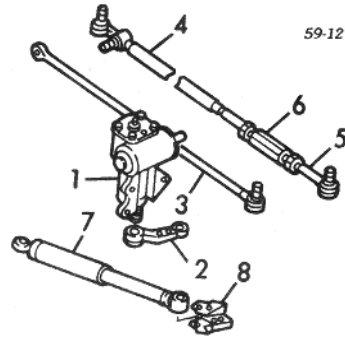

28 Rod, Stabilizer R/L 42400-83001

#w/ Stabilizer Bar Removed

29 Bracket, Bushing R/L 42415-66000

30 Bushing, Stabilizer

To VIN J4235000 R/L 46625-80000

From VIN J4235001 R/L 42412-65000

#Included in R&R Stabilizer Bar

Front Steering Linkage/Gear

1 Gear Assembly

46600-80090

2 Arm, Pitman¶

1986-1989 48671-80011

1990-1995 48671-60011

¶Included w/ Gear Assembly

#Included in R&R Gear Assembly

3 Link, Center Drag

48900-70A60

4 Tie Rod, Right

48870-70A61

5 Tie Rod, Left

48810-60A00

6 Sleeve, Tie Rod

To VIN J4235000 48836-83300