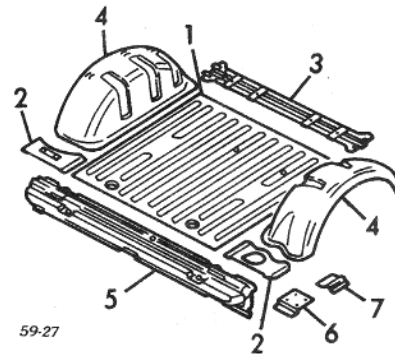

Rear Body

1 Pan, Rear Floor	1986-1991	62111-83091
	1992-1995	62111-80002
2 Extension, Floor Pan	R	62112-80000
	L	62113-80000
3 Reinforcement, Floor		62120-83301
4 Panel, Wheelhouse		
Hard Top	R	62211-70A00
	L	62311-70A00
Convertible	R	62211-70A00
	L	62311-70A00
5 Panel, Rear Sill	1986-1988	62500-70A20
	1989-1995	62500-70A20
6 Reinforcement, Seat Striker		62115-80070
7 Reinforcement, Seat Cushion	R/L	62114-83001
Guard, Mud		
To VIN J4235000		57600-80813
From VIN J4235001		57600-80813
External Mud Guard	L	
		72272-80000