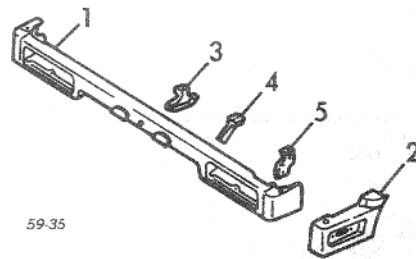

Rear Bumper

1 Bar, Face		
Standard Package		
1986-1994 (P)		71810-82C00
1995		
Painted (P)		71610-82C00
Chrome		71810-83090
Special Edition Package		
Blue		71810-82C00
Grey		71810-82C00
Chrome		71810-83090

(P) Paint to Match

#Includes R&R Combination Lamp, Side Marker Lamps & License Plate Assemblies

2 End, Face Bar	1986	R	71831-83301
		L	71832-83301
	1989-1995	R	71830-70A20
		L	71840-70A20

#Includes R&R Side Marker Lamp Assembly

3 Bracket, Center		71823-83301
4 Bracket, Outer	R	71824-83300
	L	71825-83300
5 Bracket, End	R	71821-80300