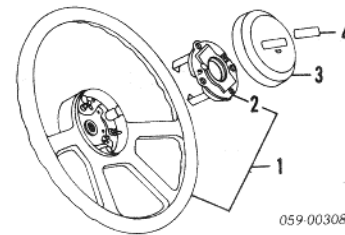

From VIN J4235001 48836-70A00

#Includes R&R Tie Rod

7 Damper, Steering

48730-80012

8 Bracket, Damper

48741-80060

Steering Wheel/Column

Wheel & Trim 1986 to 1993