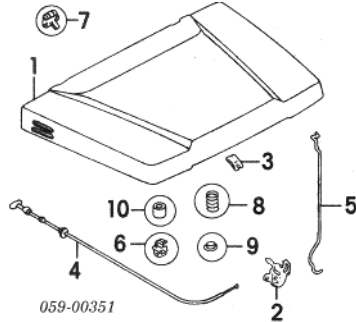

(Side Marker Lamp – Continuation)

- 3 Gasket¶ R 36512-80000
- L 36522-80000
- 4 Bu1b¶ R/L 09471-12094

Included w/ Side Marker Lamp Assembly
#R&R One Side Complete, Included in R&R Fender

Hood

- 1 Panel, Hood 58300-51C01
- 2 Latch 82110-80014
- 3 Hook, Latch 58370-83000
- 4 Cable, Latch 82160-80011
- 5 Rod, Prop 72442-70A01
- 6 Clip, Prop Rod 09403-08313
- 7 Hinge, Hood R/L 58410-80010
- #R&R w/ Hood Removed
- 8 Spring, Pop-Up 09440-27007
- 9 Support, Spring 82171-80100
- 10 Cushion R/L 09320-06011