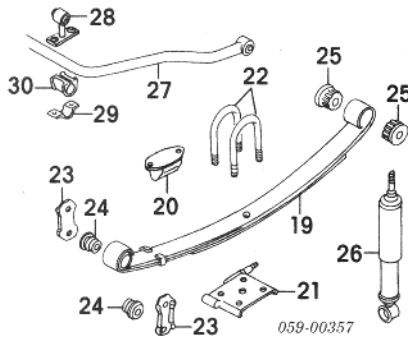

(4WD Front Suspension – Continuation)

#Includes R&R Hub Assembly, Rotor, Splash Shield & Spindle, R&R Both Sides 2.8

12 Retainer, Oil Seal(2/Sides) R/L 45623-80001

13 Hub Kit, Locking

Manual Lock Hubs R/L 43801-80011

Automatic Lock Hubs R/L 43801-83000

14 Pin, King(2/Sides) R/L 45610-63002

#Included in R&R Knuckle

15 Shaft, Axle R 44101-83320

L 44102-83320

16 Seal, Oil R/L 09283-26016

#R&R Complete, Includes R&R Hub Assembly, Bearing Seal, Rotor, Splash Shield & Spindle, w/ Knuckle Removed

Deduct 1.7

17 Housing, Axle 46480-83304

18 Hosing, Axle R/L 51540-80151

#w/ Caliper Removed Deduct .2

19 Spring, Leaf

86-89 R/L 41110-83301

90-92 R/L 41110-70A60

93-95 R/L 41110-70A60

#Includes R&R Seat, U Bolts, Shackle Plates & Bushings, R&R Both Sides 2.6

20 Bumper, Spring R/L 42110-80010

21 Seat, Spring

To VIN J4235000 R 41230-83301

L 41240, 83301

From VIN J4235001 R 41230-70A00

L 41240-70A00

22 U-Bolt Spring¶

Outer

1986-1993 R 41411-83010

L 41411-83000

1994-1995 R/L 41411-83010

Inner R 41411-83010

L 41411-83000

¶Order by Application

23 Plate, Shackle

Outer R/L 41462-77300

Inner R/L 41461-77300

24 Bushing, Shackle (4/Side) R/L 09305-13002

25 Bush, Spring (2/Side) R/L 41331-62020

#Included in R&R Leaf Spring, R&R Complete

26 Absorber, Shock

To VIN J4235000 R/L 41600-82C01

From VIN J4235001 R/L 41600-70A01

#R&R Both Sides .4, w/ Axle Housing Removed .2

27 Bar, Stabilizer

To VIN J4235000 42300-83300

From VIN J4235001 42300-70A00

#Deduct .2 w/ Each Leaf Spring Removed, Not included in O/H

28 Rod, Stabilizer R/L 42400-83001

#w/ Stabilizer Bar Removed

29 Bracket, Bushing R/L 42415-66000

30 Bushing, Stabilizer

To VIN J4235000 R/L 46625-80000

From VIN J4235001 R/L 42412-65000

#Included in R&R Stabilizer Bar