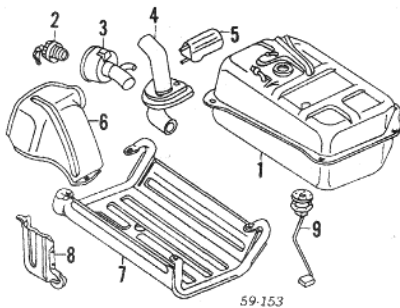

Fuel Tank

1 Tank, Fuel	1986-1989	89101-80037

	1990-1995	89101-70A01
2 Cap, Filler		
Non-Locking		89260-82023
Locking		89260-83011
3 Neck, Filter		89210-83030
4 Pipe, Inlet		89241-83030
5 Separator, Fuel Vapor		89411-80000
6 Protector, Pipe Upper		89311-80000
7 Protector, Fuel Tank		89320-83002
8 Protector, Pipe Lower		89312-83030
9 Sender, Fuel Gauge		34810-80700
Pump, Fuel		
1986-1989 - See Engine Section		
1990-1995		15100-80C10
	<i>#Included in R&R Tank</i>