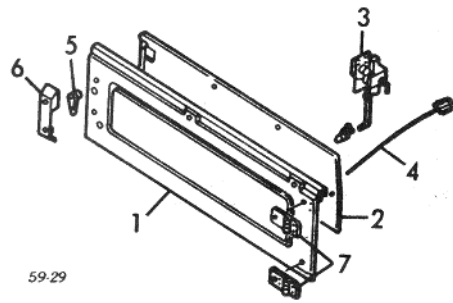

Convertible

1 Shell, Gate	1986-1992	67700-80360
	1993-1995	67700-50C00
Emblem		
Adhesive		
“Suzuki”¶		77813-80010-31R
“5 Speed”		77841-81002
2 Panel, Inner Trim		
Black		76140-83000-5GT
Brown		76140-83000-5GR
Grey		76140-83000-5GT
Weather Strip, Body Side		84681-80001
3 Latch		82550-60082
	#Includes R&I Trim Panel	
Striker, Latch	77810-60021	
Cylinder w/ Key	1986-1989	77400-70812
	1990-1992	77400-70832
	1993-1995	82200-80851
	#Includes R&I Trim Panel	
4 Cable		72850-80002
5 Handle, Gate		82591-80060
6 Cover, Handle		82592-80060
	#R&R Complete, Includes R&I Trim Panel	
7 Hinge		
Upper		67790-80033
Lower		67790-80033
Carrier, Spare Tire		72810-50C00
Cover, Vinyl		99980-29031