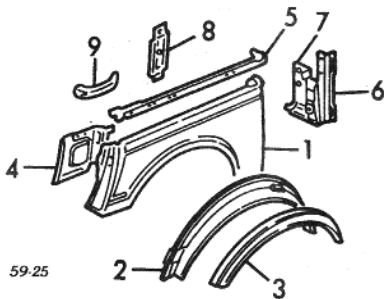

(Quarter Panel – Hard Top Sheet Metal – Continuation)

Dark Gray	R	77130-70A00-5WA
	L	77140-70A00-5WA
4 Pillar, Inner Lock	R	63231-80152
	L	63631-80152
5 Reinforcement, Pillar	R	64212-83000
	L	64612-83000
6 Panel, Inner	R	63210-80142
	L	63610-80132
7 Pillar, Rear Outer	R	64310-82CA0
	L	64710-80100
8 Pillar, Rear Inner	1986-1988 R	64310-82CA0
	L	64710-80100
	1989 R	63310-80111
	L	63710-80111
9 Handle, Assist	R/L	86200-66613-5ES
Reinforcement, Handle	R/L	64216-80140
Tape, Stripe - See Stripe Tape Section		
Striker	R/L	82610-85001

Hard Top Interior Trim

Panel, Trim¶			
JA Model	1986-1988	R	76110-80100-5GT
		L	76120-80100-5GT
JX Model	1986-1986	R	76110-83100-8FR
		L	76120-83100-8FR
JL Model	1989	R	76110-71A00-2WP
		L	76120-71A00-2WP

¶Order by Application

Sheet Metal - Convertible

Refinish Outer Panel	R/L
Add for Pillar	R/L
Add to Edge Panel	R/L
Refinish Flare	R/L
R&I Flare	R/L

1 Panel Assembly, Outer			
	1986-1988	R	64200-82C40
		L	64600-82C40
	1989	R	64200-82C40
		L	64600-82C40
	1990-1993	R	64200-82C40
		L	64600-82C40

	1994-1995	R	64200-82C40
		L	64600-82C40
2 Retainer, Flare¶	1986-1988	R	64240-83003
		L	64640-83003
	1989-1995	R	64240-70A10
		L	64640-70A10

¶Included w/ Outer Panel Assembly
#w/ Flare Removed

3 Flare, Fender			
	1986-1988¶	R	77130-83812-799
		L	77140-83812-799
	1989-95 (P)	R	64250-70A00
		L	64650-70A00

¶Silver Listed, Order by Application
(P) Painted to Match

Moulding, Fender/Flare			
	1989-1992		
	light Gray	R	77130-70A00-5VZ
		L	77140-70A00-5VZ
	Dark Gray	R	77130-70A00-5WA
		L	77140-70A00-5WA

	1993-1995	R	77130-70A00-5WA
		L	77140-70A00-5WA

4 Pillar, Inner Lock	R	63230-80041
	L	63630-80041
5 Reinforcement, Belt	R	64230-80492
	L	64630-80492
6 Pillar, Rear Outer	R	64311-80001
	L	64710-80001
7 Pillar, Rear Inner	R	63310-80001
	L	63710-80001
8 Reinforcement	R	64235-80001
	L	64635-80001
9 Handle, Assist	1986-1991 R/L	85200-66813-5ES

Stripe - See Stripe Tape Section			
Striker	R/L	82610-84C01	

Interior Trim - Convertible

Panel, Trim¶	R	76110-83000-5GT
	L	78120-50C10-5GT

¶Black listed, Order by Application