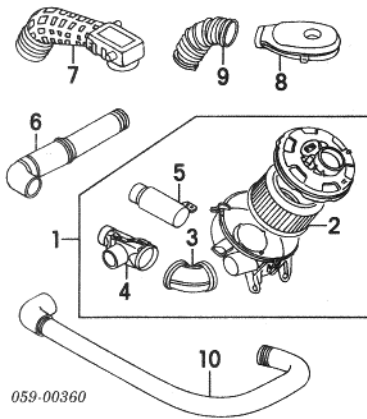

Air Cleaner

1 Cleaner Assembly, Air		
	1986-1989	13700-83040
	1990-1994	13700-80C01
	<i>#w/ Air Intake Case Removed</i>	
2 Element, Cleaner¶		99000-990YJ-002
3 Joint, Warm Air Valve		13731-83001
4 1986-1989		13740-83030
5 1990-1995		13740-80C01
	<i>¶Included w/ Air Cleaner Assembly</i>	
	<i>#R&R Complete, Includes R&R Air Cleaner Assembly</i>	
6 Hose, Cool Air Case, Air Intake		13870-83000
7 w/Air Hose		
	1990	13831-80C00
	1991-1995	13831-80C10
8 w/o Air Hose		
	86-89	13830-83012
9 Hose, Air		
	1986-1989	13881-83011
10 Hose, Preheat		
	1986-1989	13840-83011
	<i>#R&R Complete</i>	

Exhaust

Manifold, Exhaust		
	1986-1989	14111-83010
	1990-1995	14111-83X50
Pipe w/ Converter, Exhaust		14100-83814
Muffler w/ Tail Pipe		14300-83300
Shield, Heat		14231-80010

Emission System

Valve, EGR		
	w/ California Emissions	
	1986-1989	18111-80C00
	1990-1994	18111-80C10
	w/o California Emissions	
	1986-1994	18111-80000
	1995	18111-80C10
Modulator, EGR		
	1986-1989	18112-83010
	1990-1995	18112-60B00
Canister, Vapor		
	1986-1989	18560-83001
	1990-1995	18560-80C00

Electrical

Horn

Horn		
	1986-1993	38500-60G00
	1994-1995	38500-60G00

Ignition/Fuel

Controller, EFI		
	1986-1989	33920-83023
	1990-1993	33920-80C30
	1994	
	w/ California Emissions	33920-80C30
	w/o California Emissions	33920-81C30
	1995	33920-81C30
Cap, Distributor		
	1986-1989	33321-60A10
	1990-1995	33321-80C10
	<i>#Includes R&R Rotor</i>	

Battery

Battery		33610-83021
Cable, Battery Positive		33800-80030
Cable, Battery Negative		33850-80030

Alternator

Alternator Assembly		
	1986-1989	31400-86010-REM
	1990-1995	31400-86010-REM
Pulley¶		31171-71310
	<i>¶Included w/ Alternator Assembly</i>