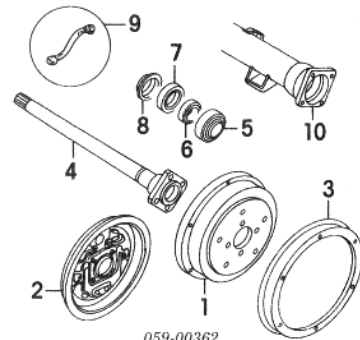

Rear Suspension

1 Drum, Brake	R/L	43500-83810
	#R&R Both Sides .5	
2 Plate, Backing	R	53110-83301
	L	53160-83301
	#w/ Axle Shaft Removed