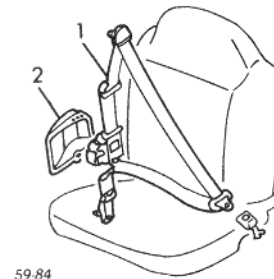

Seat Belts

Front

1 Belt, Seat¶	R	84901-83611-56E
	L	84902-63811-56E