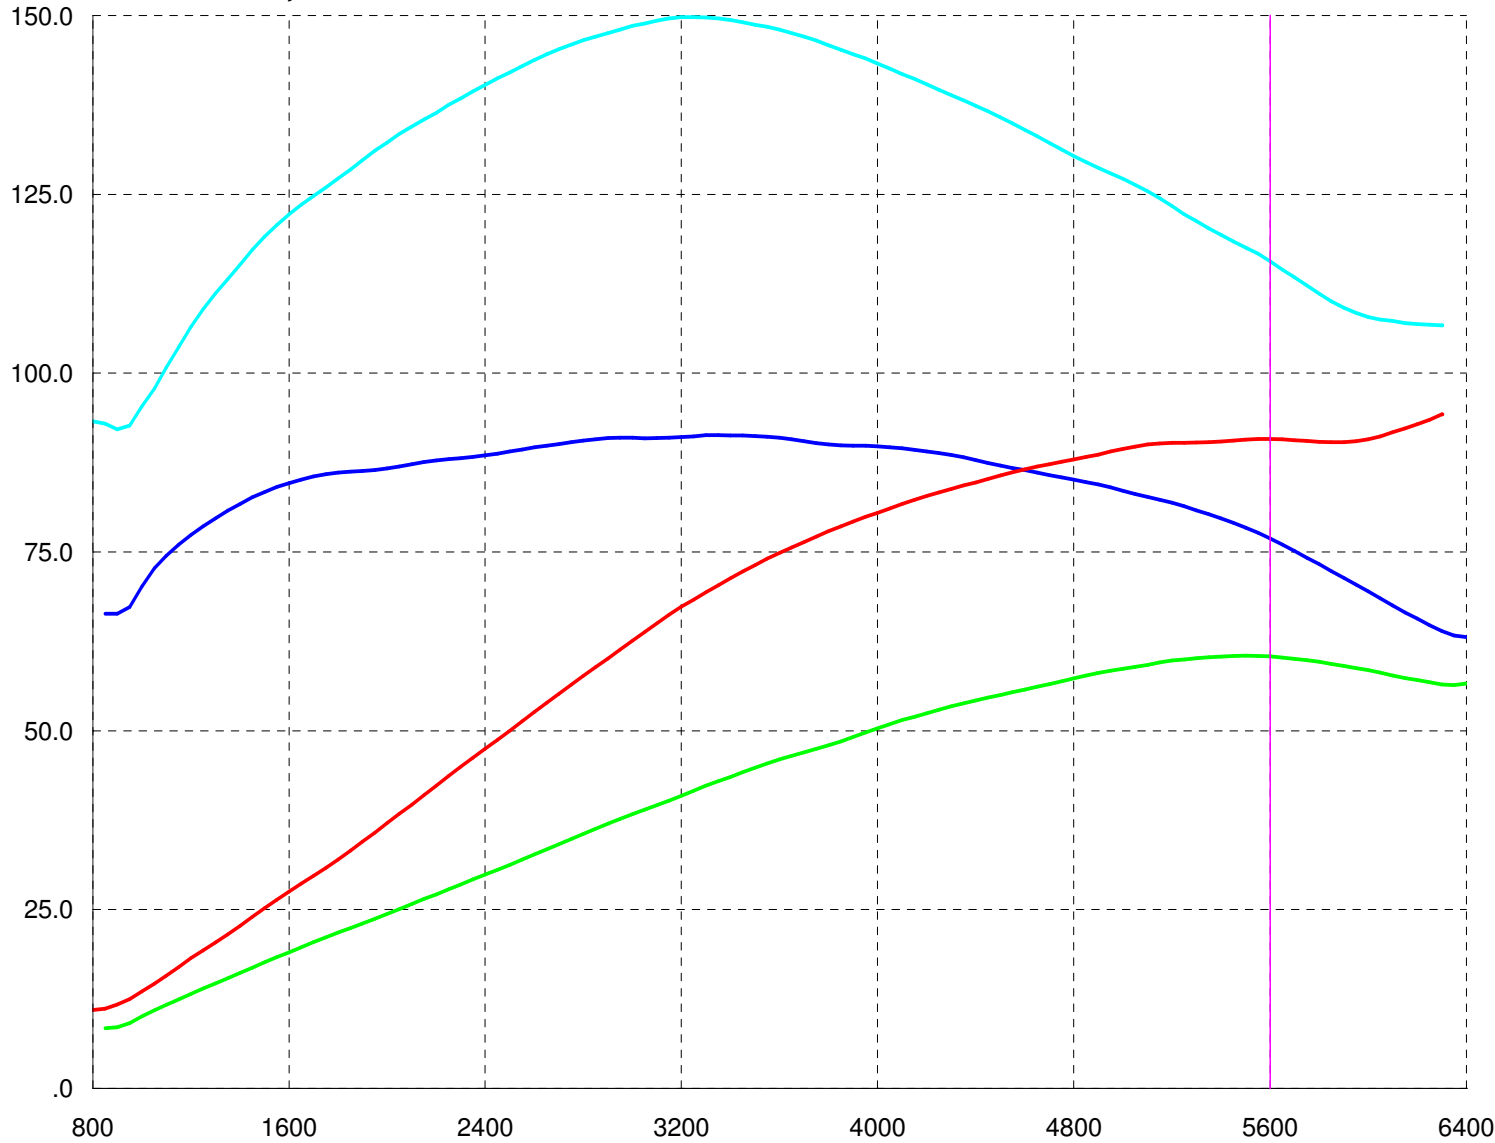

Corr Nm, Corr HP vs RPM

jipe08 #1	
Corr Nm	76.90
Corr HP	60.41

jipe06 #1	
Corr Nm	115.64
Corr HP	90.80

RPM 5600